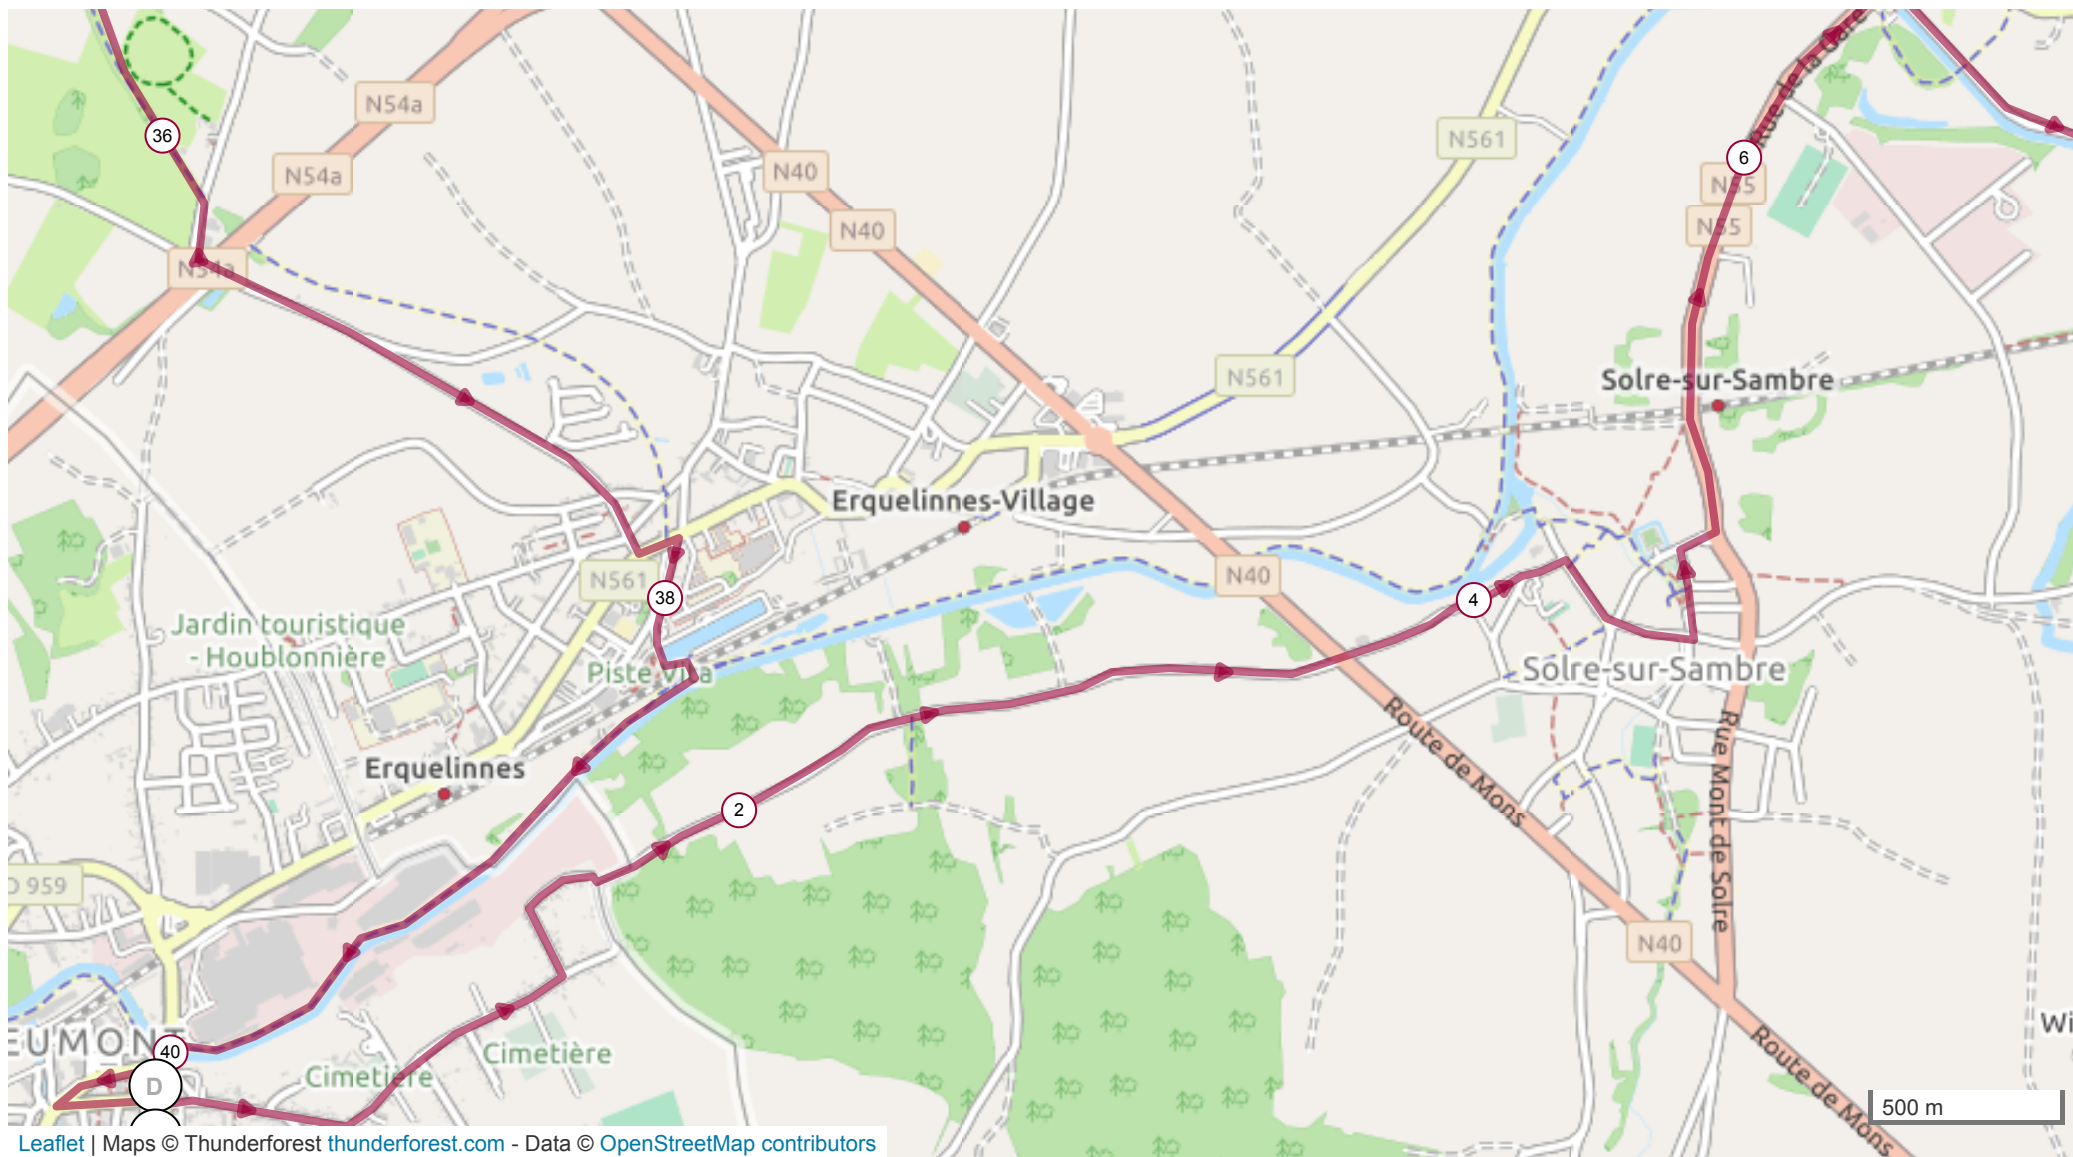

6520436 | Cyclisme - Randonnée | **BONNE ESPERANCE**
ERQUELINNES
Jeumont -> Jeumont
| 40.628 km ↑ 205 m ↓ 207 m ▲ 118 m ▲ 188 m

Leaflet | Maps © Thunderforest thunderforest.com - Data © [OpenStreetMap contributors](https://openstreetmap.org/)

© 2020 Openrunner